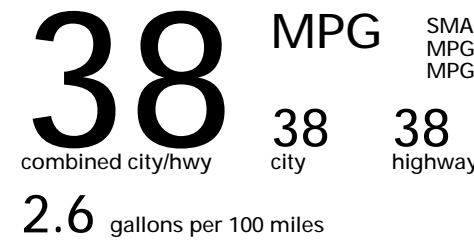

### Fuel Economy

SMALL SUVS range from 14 to 123 MPG. The best vehicle rates 132 MPGe.

Annual fuel cost  
**\$1,150**

Fuel Economy & Greenhouse Gas Rating (tailpipe only) Smog Rating (tailpipe only)

This vehicle emits 233 grams CO<sub>2</sub> per mile. The best emits 0 grams per mile (tailpipe only). Producing and distributing fuel also create emissions; learn more at fueleconomy.gov.