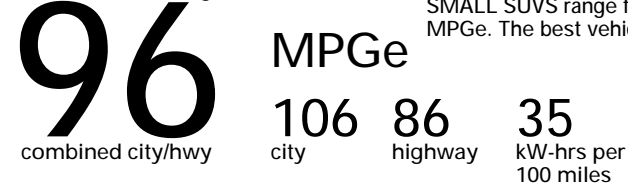

MSRP INCLUDING OPTIONS \$ 59,090.00

INLAND FREIGHT AND HANDLING \$ 1,325.00

TOTAL MANUFACTURER'S SUGGESTED RETAIL PRICE \$ 60,415.00

TOTAL ADDITIONAL WEIGHT: 29.1

Fuel Economy

SMALL SUVS range from 14 to 123 MPGe. The best vehicle rates 140 MPGe.

You save \$5,750
 in fuel costs over 5 years compared to the average new vehicle.

Annual fuel cost \$800

Fuel Economy & Greenhouse Gas Rating (tailpipe only) Smog Rating (tailpipe only)

This vehicle emits 0 grams CO₂ per mile. The best emits 0 grams per mile (tailpipe only). Does not include emission from generating electricity; learn more at fueleconomy.gov.