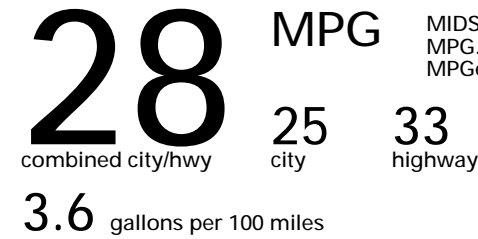

MSRP INCLUDING OPTIONS \$ 30,185.00

INLAND FREIGHT AND HANDLING \$ 1,125.00

TOTAL MANUFACTURER'S SUGGESTED RETAIL PRICE \$ 31,310.00

TOTAL ADDITIONAL WEIGHT: 16.1

Fuel Economy

MIDSIZE CARS range from 15 to 132 MPG. The best vehicle rates 140 MPGe.

You save \$0
 in fuel costs over 5 years compared to the average new vehicle.

Annual fuel cost **\$1,950**

Fuel Economy & Greenhouse Gas Rating (tailpipe only) Smog Rating (tailpipe only)

This vehicle emits 316 grams CO₂ per mile. The best emits 0 grams per mile (tailpipe only). Producing and distributing fuel also create emissions; learn more at fueleconomy.gov.