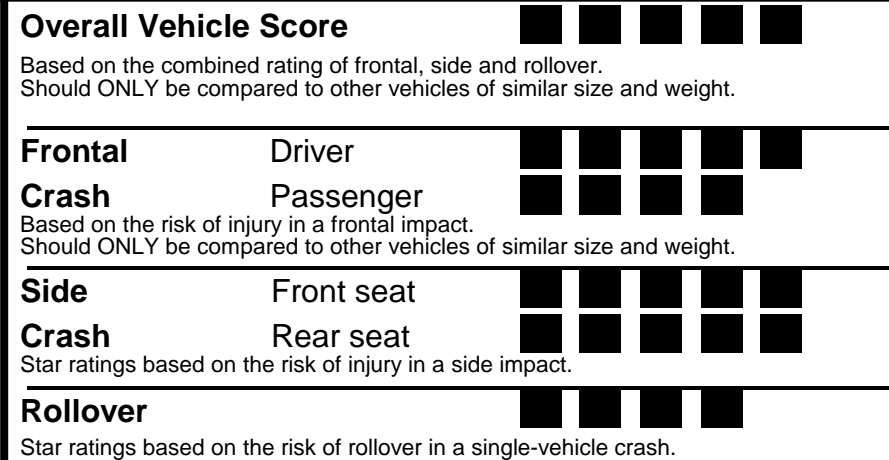

GOVERNMENT 5-STAR SAFETY RATINGS

Star ratings range from 1 to 5 stars () with 5 being the highest.
 Source: National Highway Traffic Safety Administration (NHTSA).
www.safercar.gov or 1-888-327-4236

Manufacturer's suggested retail price includes Manufacturer's recommended pre-delivery service. License and title fees, state and local taxes and other dealer installed options and accessories are not included in the manufacturer's suggested retail price.